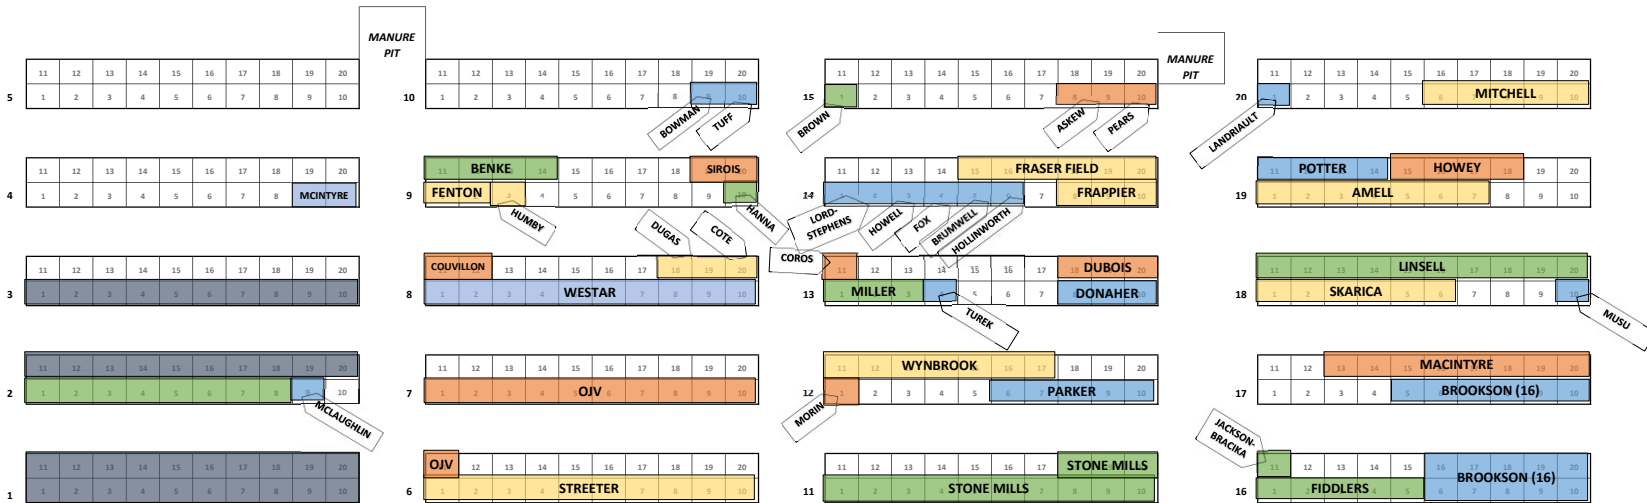

Tasco Dome

BRIDGE TO OFFICES
↓

WASH RACKS

WASH RACKS

WASH RACKS

CREEKSIDE BRIDGE TO RINGS
↓

WASH RACKS